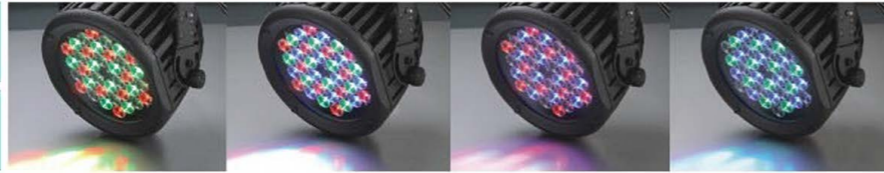

LED Stage Light

PAR64-B

Model	LED-PAR64-B-36P
Material of shell	Aluminum
Weight	4kgs
Rotary Angle	180°
LED	Power LED/1W
LED Quantity	36 pcs
LED Color	R-12,G-12,B-12
Input Voltage	100V-256VAC
Operating Voltage	24VDC
Power Consumption	55Watts(Max.)