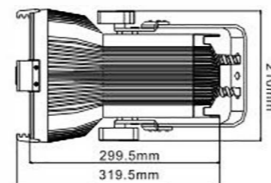

LED Stage Light

PAR64-C

Model	LED-PAR64-C-36x3W(3in1)	LED-PAR64-C-72x3W
Material of shell	Aluminum	Aluminum
Weight	7.9kgs	7.9kgs
Rotary Angle	180°	180°
LED	Power LED/3W(3in1)	XPE LED/3W
LED Quantity	36pcs/3W	72pcs/3W
LED Color	RGB 3in1	RGBA/RGBW(each 18pcs)
Input Voltage	120V-240V AC	120V-240V AC
Operating Voltage	24V DC	24V DC
Power Consumption	110Watts(Max.)	120Watts(Max.)
Function	DMX 512 and built in programs	DMX 512 and built in programs