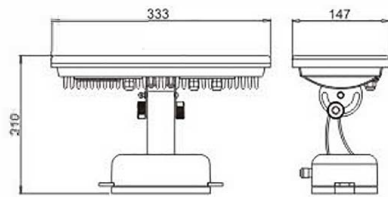

LED Wall Washer

1B SERIES

LWW-1 series is one of the best selling and classic model in the past years, and now we're proud to introduce our latest version, 1B model. With this latest version, we can upgrade the production capacity and arrange the delivery more quickly, offer some professional customers more flexible replacement operation on the power supply in the bottom base once failure. Besides, the new base will be more rigid, stronger and easier for installation.

Model	LWW-1B-36P
Size	L333 x W147 x H210 mm
Main Body	Die-cast Al.
Weight	4.3kgs
LED Quantity	36 Power LED/1W
Color	R-12, G-12, B-12
Input Volt	100V~256V AC
Working Volt	24V DC
Power Consumption	55 Watts (Max.)