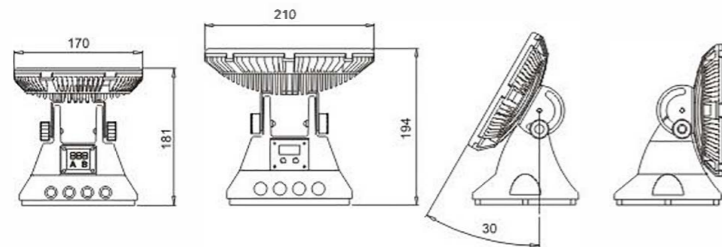

# 6 SERIES

Model	LWW-6-18P	LWW-6-36P
Size	D170xH181mm	D210xH194mm
Main Body	Die-cast Al.	Die-cast Al.
Weight	2.35kgs	3.17kgs
LED Quantity	18Power LED/1W	36Power LED/1W
Color	R-6, G-6, B-6	R-12, G-12, B-12
Input Volt	100V~256V AC	100V~256V AC
Working Volt	24VDC	24VDC
Power Consumption	23Watts (Max.)	55Watts (Max.)