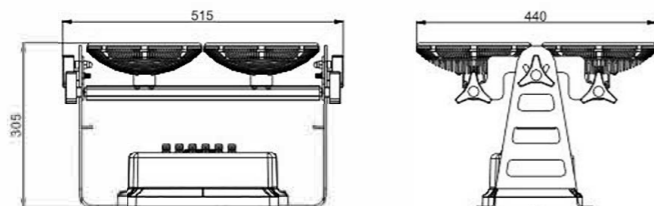

LED Wall Washer

8A SERIES

Model	LWW-8A-4x36P
Size	L515 xW440x H305mm
Main Body	Die-Cast Al.
Weight	16kgs
LED Quantity	144Power LED/1W
Color	R-48, G-48, B-48
Input Volt	120V/240V AC
Working Volt	24V DC
Power Consumption	160Watts (Max.)

LED Wall Washer

8B SERIES

Model	LWW-8B-108x3W
Size	L515 xW398x H300mm
Main Body	Die-cast Al.
Weight	18.4kgs
LED Quantity	108Power LED/3W
Color	R-36, G-36, B-36
Input Volt	120V/240V AC
Working Volt	24V DC
Power Consumption	200Watts (Max.)