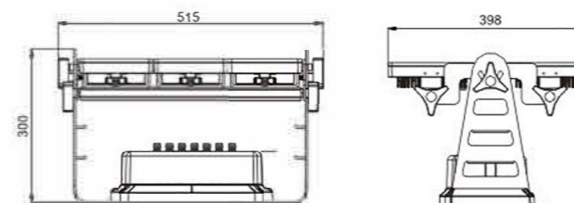

LED Wall Washer

8A SERIES

Model	LWW-8A-4x36P
Size	L515 xW440x H305mm
Main Body	Die-Cast Al.
Weight	16kgs
LED Quantity	144Power LED/1W
Color	R-48, G-48, B-48
Input Volt	120V/240V AC
Working Volt	24V DC
Power Consumption	160Watts (Max.)

LED Wall Washer

8B SERIES

Model	LWW-8B-108x3W
Size	L515 xW398x H300mm
Main Body	Die-cast Al.
Weight	18.4kgs
LED Quantity	108Power LED/3W
Color	R-36, G-36, B-36
Input Volt	120V/240V AC
Working Volt	24V DC
Power Consumption	200Watts (Max.)